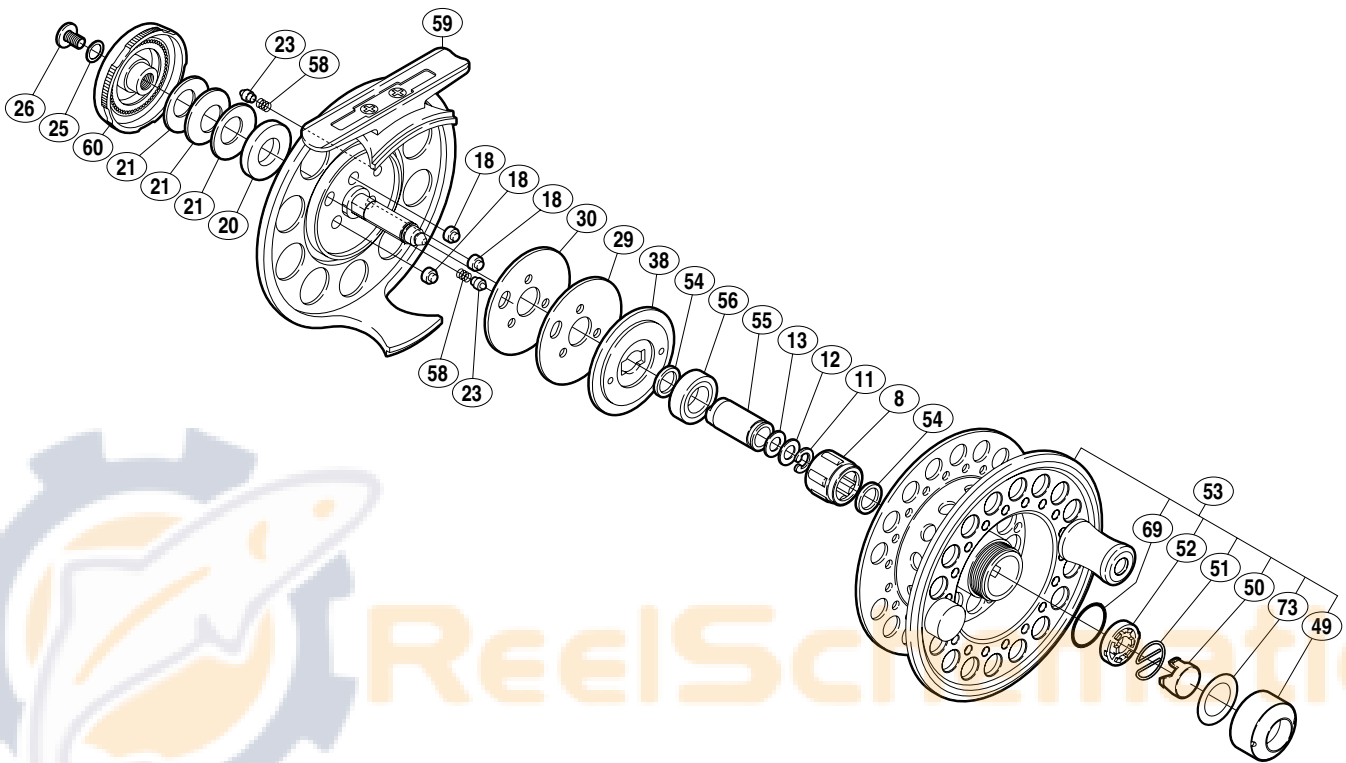

SHIMANO®

BIGCRAFT XT

BC-XT34LA

(1R1090003G)

Part No.	Description	Part No.	Description
FLY0008	Roller Clutch	FLY0049	Push Button Collar
FLY0011	C Lock	FLY0050	Push Button
FLY0012	Main Shaft Washer A	FLY0051	Locking Spring
FLY0013	Main Shaft Washer B	FLY0052	Main Shaft Bushing
FLY0018	Drag Press	FLY0053	Spool Set
FLY0020	Drag Spring Spacer	FLY0054	O Ring
FLY0021	Coned Disc Spring	FLY0055	Roller Clutch Inner Tube
FLY0023	Click Pin	FLY0056	Ball Bearing
FLY0025	Washer	FLY0058	Click Spring
FLY0026	Drag Knob Screw	FLY0059	Back Plate Assembly
FLY0029	Drag Washer A	FLY0060	Drag Knob
FLY0030	Drag Washer B	FLY0069	O Ring
FLY0038	Drag Plate	FLY0073	Washer